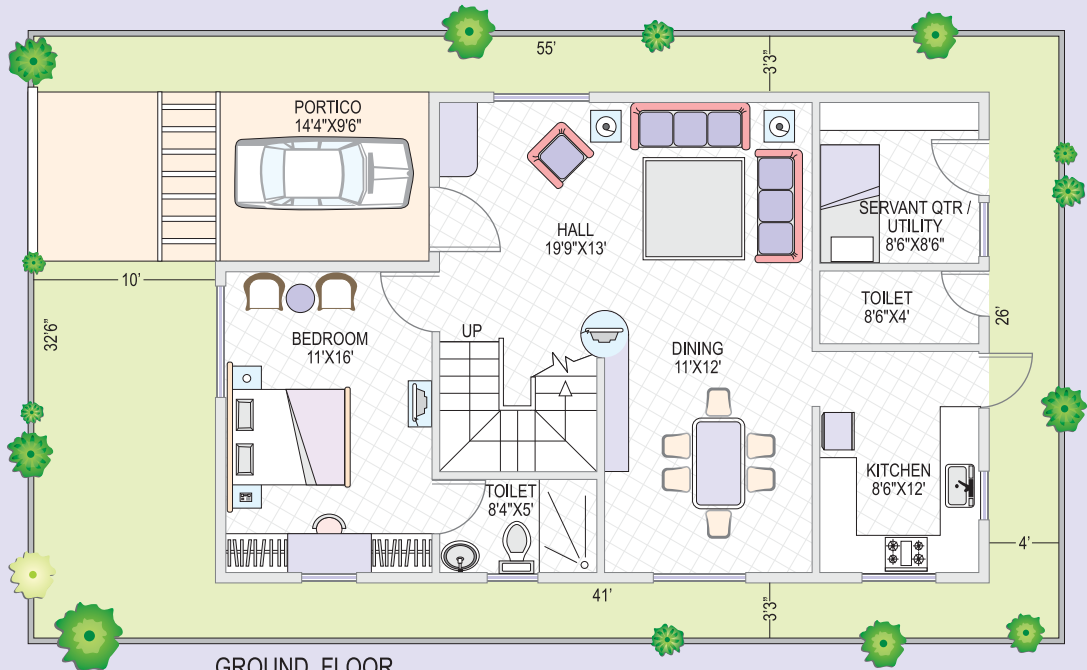

bloomdale
SHAMIRPET, HYDERABAD

TYPE - B (3BHK DUPLEX)

TOTAL AREA : 2,265 Sft.

FIRST FLOOR

GROUND FLOOR