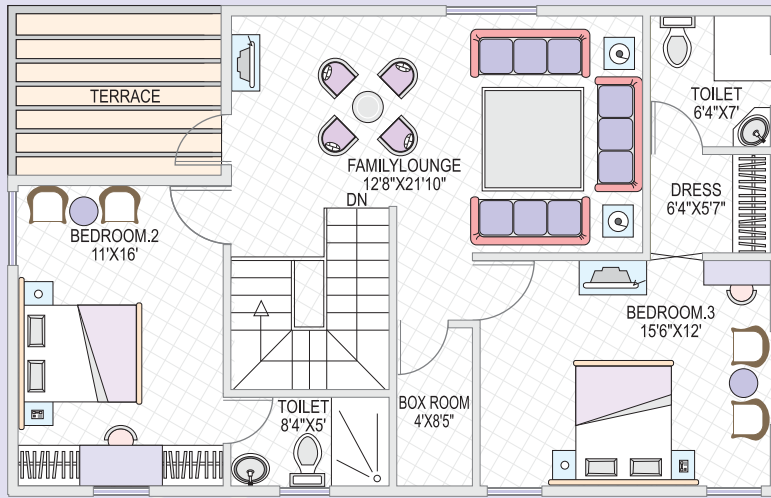

bloomdale
SHAMIRPET, HYDERABAD

TYPE - B (3BHK DUPLEX)

TOTAL AREA : 2,265 Sft.

FIRST FLOOR

GROUND FLOOR